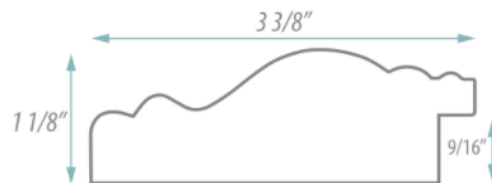

#### FEATURES:

- ONE 21X40" HIGH RESOLUTION SILVER PLATE GLASS MIRROR SIZE W/ DECORATIVE FRAME.
- "WALL HUGGER" HANGER FOR MOUNTING INCLUDED.
- STANDARD MOUNTING STYLE IS VERTICAL. FOR HORIZONTAL, PLEASE SPECIFY WHEN ORDERING.
- PACKED IN FOUR WALL (FOLDED DOUBLE WALL) CORRUGATION.
- STYLE: CLASSIC
- COLOR: CHERRY/MAHOGANY
- FINISH: WOOD TONE

#### MIRROR FINISHES:

- FLAT POLISHED EDGE
- BEVELED EDGE

**OVERALL SIZE DIMENSION: 27 3/4" WIDE X 46 3/4" HIGH X 1 1/8" DEEP**